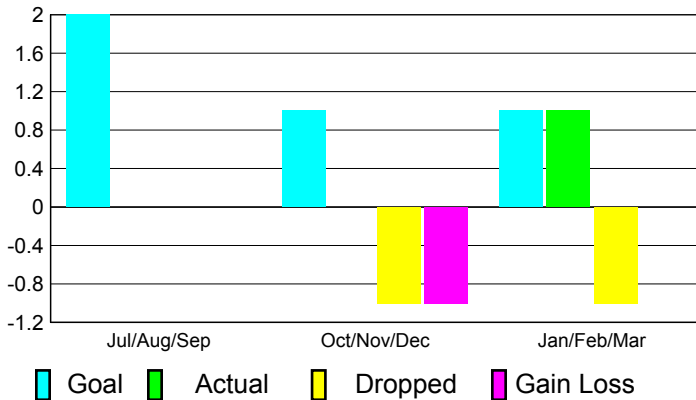

2010-2011 GMT Reports for District (or Undistricted) **District 36 O**

GMT: **DANA M BIGGS**

Location: **OREGON**

GMT CA: **1**

CLUBS

**Club Results
2010-2011**

**Clubs
2009-2010**

Month	New Club Goal	Actual New Clubs	Actual Dropped Clubs	Gain/Loss of Clubs	Gain/Loss of Clubs
Jul/Aug/Sep	2	0	0	0	0
Oct/Nov/Dec	1	0	-1	-1	1
Jan/Feb/Mar	1	1	-1	0	-1
Totals	4	1	-2	-1	0

Club Results 2010-2011

Goal, New, Dropped, Gain/Loss

Comparison of Club Gain/Loss

Current Year Compared to the Previous Year

YTD Status Quo Clubs 2010-2011

Status Quo Clubs Compared to Status Quo Members

MEMBERSHIP

**Membership Results
2010-2011**

**Membership
2009-2010**

Month	Net Memb Goal	Actual New Memb	Actual Dropped Memb	Gain/Loss of Memb	Gain/Loss of Memb
Jul/Aug/Sep	40	39	-60	-21	-14
Oct/Nov/Dec	20	26	-83	-57	3
Jan/Feb/Mar	20	65	-51	14	-20
Totals	80	130	-194	-64	-31