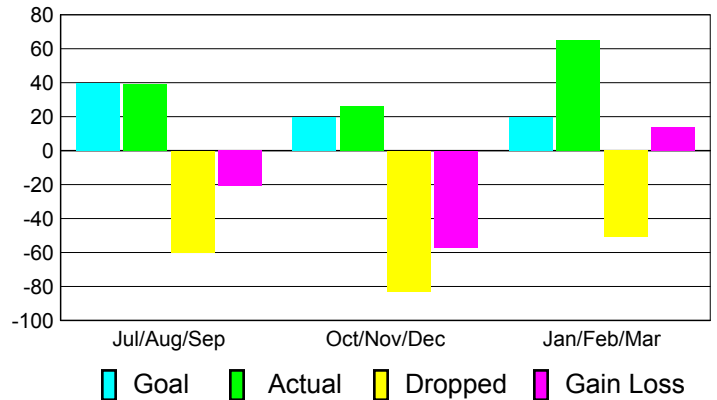

Membership Results 2010-2011

Goal, New, Dropped, Gain/Loss

Comparison of Membership Gain/Loss

Current Year Compared to the Previous Year